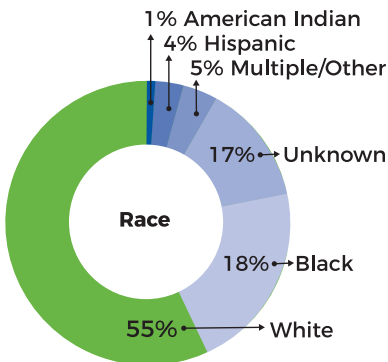

# 2022 IMPACT REPORT

**664**  
Victims  
Identified

**1,340**  
Community  
Members Educated

**127**  
Members  
Supported

**5,874**  
Social Media  
Followers

**Members'**  
**Average Age**  
(range 18-59)

**30**  
**Members**  
**Housed in the**  
**Emergency Shelter**

**33%**  
**Members'**  
**Home State**

**87%**  
**Members**  
**Have a Substance**  
**Use Disorder**

**69%**  
**Members**  
**are Homeless**