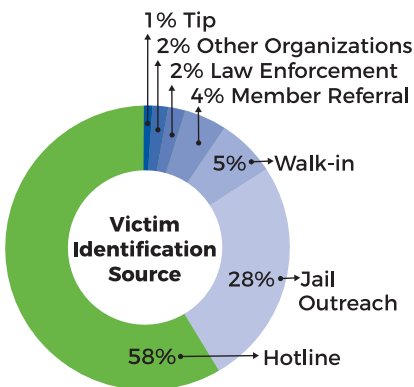

# 2022 IMPACT REPORT

**664**  
Victims  
Identified

**1,340**  
Community  
Members Educated

**127**  
Members  
Supported

**5,874**  
Social Media  
Followers

**Members'**  
**Average Age**  
(range 18-59)

**30**  
**Members**  
**Housed in the**  
**Emergency Shelter**

**33%**  
**Members'**  
**Home State**

**87%**  
**Members**  
**Have a Substance**  
**Use Disorder**

**69%**  
**Members**  
**are Homeless**